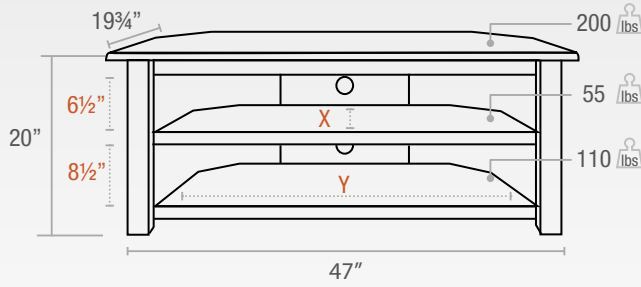

# wood + metal

144V-N-N

144V-CH-N

Top Shelf thickness 15 mm  
Lower Shelf thickness 15 mm

X= Usable Shelf Depth 18"  
Y= Usable Shelf Width 40"

Top view

Front posts

Cable management