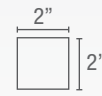

## 122PL30

Top Shelf thickness 8 mm

Lower Shelf thickness 6 mm

\*= All shelves are adjustable by 2 1/2 inch increments

X= Usable Shelf Depth 14" Y= Usable Shelf Width 21 3/4"

Top view

Front posts

Cable management

## 122PL35

Top Shelf thickness 8 mm

Lower Shelf thickness 6 mm

\*= All shelves are adjustable by 2 1/2 inch increments

X= Usable Shelf Depth 14" Y= Usable Shelf Width 26 1/2"

Top view

Front posts

Cable management

## 122PL40

Top Shelf thickness 8 mm

Lower Shelf thickness 6 mm

\*= All shelves are adjustable by 2 1/2 inch increments

X= Usable Shelf Depth 14" Y= Usable Shelf Width 31 1/2"

Top view

Front posts

Cable management