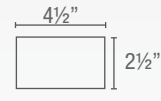

## 122PL30

Top Shelf thickness 8 mm

Lower Shelf thickness 6 mm

\*= All shelves are adjustable by 2 1/2 inch increments

X= Usable Shelf Depth 14" Y= Usable Shelf Width 21 3/4"

Top view

Front posts

Cable management

## 122PL35

Top Shelf thickness 8 mm

Lower Shelf thickness 6 mm

\*= All shelves are adjustable by 2 1/2 inch increments

X= Usable Shelf Depth 14" Y= Usable Shelf Width 26 1/2"

Top view

Front posts

Cable management

## 122PL40

Top Shelf thickness 8 mm

Lower Shelf thickness 6 mm

\*= All shelves are adjustable by 2 1/2 inch increments

X= Usable Shelf Depth 14" Y= Usable Shelf Width 31 1/2"

Top view

Front posts

Cable management