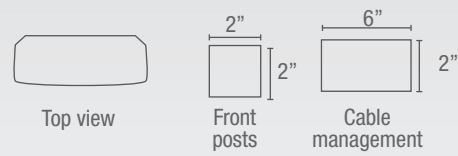

### POSTS

Black (N)

122PL50

Top Shelf thickness 8 mm  
Lower Shelf thickness 6 mm

X= Usable Shelf Depth 14 1/4" Y= Usable Shelf Width 41 1/2"

122PL55

Top Shelf thickness 8 mm  
Lower Shelf thickness 6 mm

X= Usable Shelf Depth 14 1/4" Y= Usable Shelf Width 46 1/2"

122PL65

Top Shelf thickness 8 mm  
Lower Shelf thickness 6 mm

X= Usable Shelf Depth 14 1/4" Y= Usable Shelf Width 56 3/4"