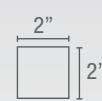

## 122A4

Top Shelf thickness 8 mm

Lower Shelf thickness 6 mm

\*= Middle shelves are adjustable by 3 inch increments

X= Usable Shelf Depth 19" Y= Usable Shelf Width 19 1/4"

Top view

Front posts

Cable management

## 122A6

Top Shelf thickness 8 mm

Lower Shelf thickness 6 mm

\*= Middle shelves are adjustable by 3 inch increments

X= Usable Shelf Depth 19" Y= Usable Shelf Width 19 1/4"

Top view

Front posts

Cable management