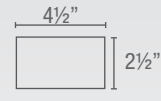

## 122PL30

Top Shelf thickness 8 mm

Lower Shelf thickness 6 mm

\*= All shelves are adjustable by 2 1/2 inch increments

X= Usable Shelf Depth 14" Y= Usable Shelf Width 21 3/4"

Top view

Front posts

Cable management

## 122PL35

Top Shelf thickness 8 mm

Lower Shelf thickness 6 mm

\*= All shelves are adjustable by 2 1/2 inch increments

X= Usable Shelf Depth 14" Y= Usable Shelf Width 26 1/2"

Top view

Front posts

Cable management

## 122PL40

Top Shelf thickness 8 mm

Lower Shelf thickness 6 mm

\*= All shelves are adjustable by 2 1/2 inch increments

X= Usable Shelf Depth 14" Y= Usable Shelf Width 31 1/2"

Top view

Front posts

Cable management