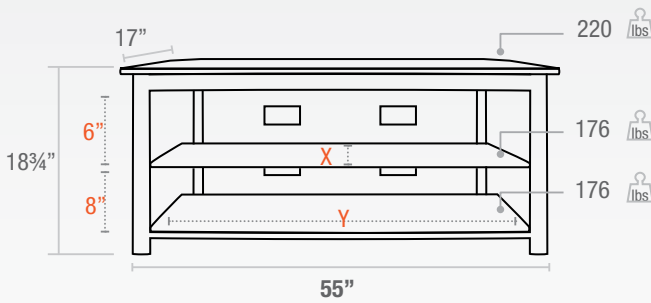

### POSTS

Black (N)

122PL50

Top Shelf thickness 8 mm  
Lower Shelf thickness 6 mm

X= Usable Shelf Depth 14 1/4" Y= Usable Shelf Width 41 1/2"

122PL55

Top Shelf thickness 8 mm  
Lower Shelf thickness 6 mm

X= Usable Shelf Depth 14 1/4" Y= Usable Shelf Width 46 1/2"

122PL65

Top Shelf thickness 8 mm  
Lower Shelf thickness 6 mm

X= Usable Shelf Depth 14 1/4" Y= Usable Shelf Width 56 3/4"