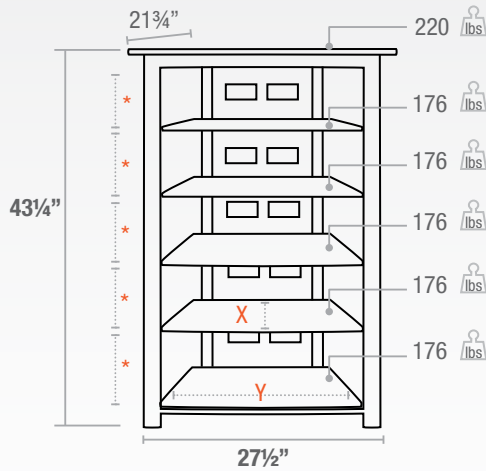

## 122A4

Top Shelf thickness 8 mm

Lower Shelf thickness 6 mm

\*= Middle shelves are adjustable by 3 inch increments

X= Usable Shelf Depth 19" Y= Usable Shelf Width 19 1/4"

Top view

Front posts

Cable management

## 122A6

Top Shelf thickness 8 mm

Lower Shelf thickness 6 mm

\*= Middle shelves are adjustable by 3 inch increments

X= Usable Shelf Depth 19" Y= Usable Shelf Width 19 1/4"

Top view

Front posts

Cable management