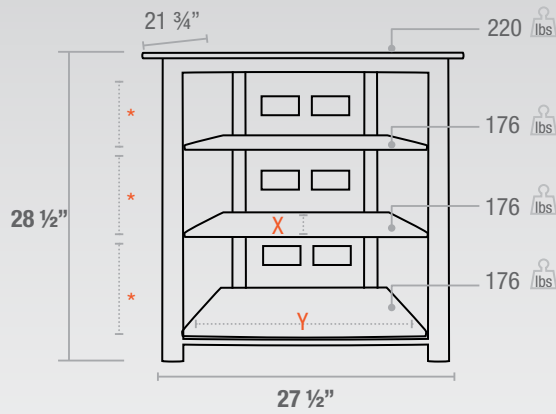

## 122A4

Top Shelf thickness 8 mm

Lower Shelf thickness 6 mm

\*= Middle shelves are adjustable by 3 inch increments

X= Usable Shelf Depth 19" Y= Usable Shelf Width 19 1/4"

Top view

Front posts

Cable management