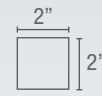

## 122PL30

Top Shelf thickness 8 mm

Lower Shelf thickness 6 mm

\*= All shelves are adjustable by 2 1/2 inch increments

X= Usable Shelf Depth 14" Y= Usable Shelf Width 21 3/4"

Top view

Front posts

Cable management

## 122PL35

Top Shelf thickness 8 mm

Lower Shelf thickness 6 mm

\*= All shelves are adjustable by 2 1/2 inch increments

X= Usable Shelf Depth 14" Y= Usable Shelf Width 26 1/2"

Top view

Front posts

Cable management

## 122PL40

Top Shelf thickness 8 mm

Lower Shelf thickness 6 mm

\*= All shelves are adjustable by 2 1/2 inch increments

X= Usable Shelf Depth 14" Y= Usable Shelf Width 31 1/2"

Top view

Front posts

Cable management