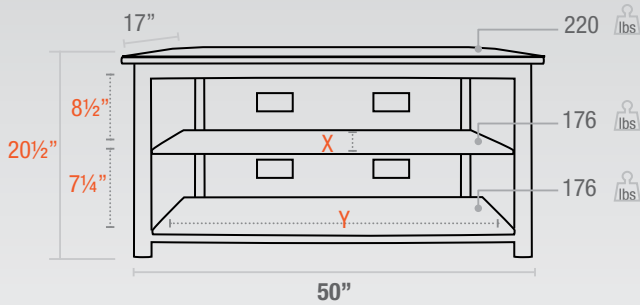

### POSTS

Black (N)

122PL50

Top Shelf thickness 8 mm  
Lower Shelf thickness 6 mm

X= Usable Shelf Depth 14 1/4" Y= Usable Shelf Width 41 1/2"

122PL55

Top Shelf thickness 8 mm  
Lower Shelf thickness 6 mm

X= Usable Shelf Depth 14 1/4" Y= Usable Shelf Width 46 1/2"