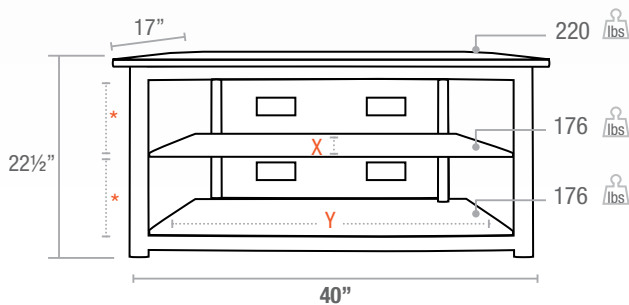

## 122PL30

Top Shelf thickness 8 mm

Lower Shelf thickness 6 mm

\*= All shelves are adjustable by 2 1/2 inch increments

X= Usable Shelf Depth 14" Y= Usable Shelf Width 21 3/4"

Top view

Front posts

Cable management

## 122PL35

Top Shelf thickness 8 mm

Lower Shelf thickness 6 mm

\*= All shelves are adjustable by 2 1/2 inch increments

X= Usable Shelf Depth 14" Y= Usable Shelf Width 26 1/2"

Top view

Front posts

Cable management

## 122PL40

Top Shelf thickness 8 mm

Lower Shelf thickness 6 mm

\*= All shelves are adjustable by 2 1/2 inch increments

X= Usable Shelf Depth 14" Y= Usable Shelf Width 31 1/2"

Top view

Front posts

Cable management