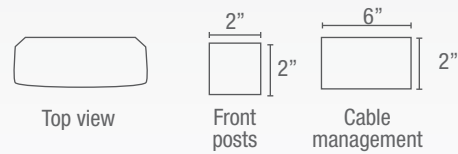

### POSTS

Black (N)

122PL50

Top Shelf thickness 8 mm  
Lower Shelf thickness 6 mm

X= Usable Shelf Depth 14 1/4" Y= Usable Shelf Width 41 1/2"

122PL55

Top Shelf thickness 8 mm  
Lower Shelf thickness 6 mm

X= Usable Shelf Depth 14 1/4" Y= Usable Shelf Width 46 1/2"

122PL65

Top Shelf thickness 8 mm  
Lower Shelf thickness 6 mm

X= Usable Shelf Depth 14 1/4" Y= Usable Shelf Width 56 3/4"