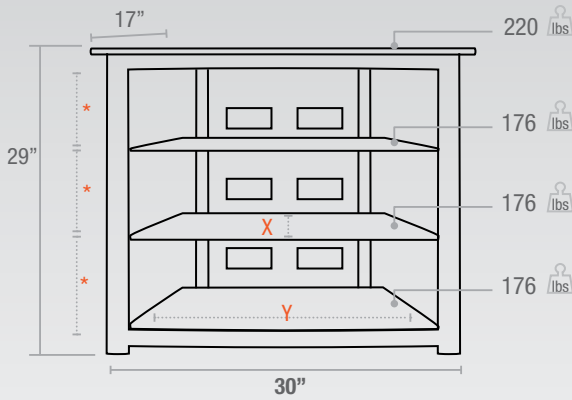

## 122PL30

Top Shelf thickness 8 mm

Lower Shelf thickness 6 mm

\*= All shelves are adjustable by 2 1/2 inch increments

X= Usable Shelf Depth 14" Y= Usable Shelf Width 21 3/4"

Top view

Front posts

Cable management