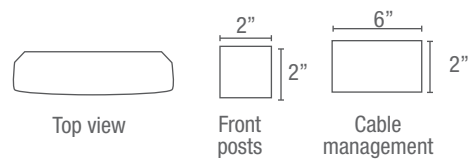

### POSTS

Black (N)

122PL50

Top Shelf thickness 8 mm  
Lower Shelf thickness 6 mm

X= Usable Shelf Depth 14 1/4" Y= Usable Shelf Width 41 1/2"

122PL55

Top Shelf thickness 8 mm  
Lower Shelf thickness 6 mm

X= Usable Shelf Depth 14 1/4" Y= Usable Shelf Width 46 1/2"

122PL65

Top Shelf thickness 8 mm  
Lower Shelf thickness 6 mm

X= Usable Shelf Depth 14 1/4" Y= Usable Shelf Width 56 3/4"