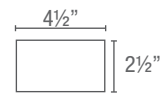

## 122PL30

Top Shelf thickness 8 mm

Lower Shelf thickness 6 mm

\*= All shelves are adjustable by 2 1/2 inch increments

X= Usable Shelf Depth 14" Y= Usable Shelf Width 21 3/4"

Top view

Front posts

Cable management

## 122PL35

Top Shelf thickness 8 mm

Lower Shelf thickness 6 mm

\*= All shelves are adjustable by 2 1/2 inch increments

X= Usable Shelf Depth 14" Y= Usable Shelf Width 26 1/2"

Top view

Front posts

Cable management

## 122PL40

Top Shelf thickness 8 mm

Lower Shelf thickness 6 mm

\*= All shelves are adjustable by 2 1/2 inch increments

X= Usable Shelf Depth 14" Y= Usable Shelf Width 31 1/2"

Top view

Front posts

Cable management