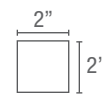

## 122PL30

Top Shelf thickness 8 mm

Lower Shelf thickness 6 mm

\*= All shelves are adjustable by 2 1/2 inch increments

X= Usable Shelf Depth 14" Y= Usable Shelf Width 21 3/4"

Top view

Front posts

Cable management

## 122PL35

Top Shelf thickness 8 mm

Lower Shelf thickness 6 mm

\*= All shelves are adjustable by 2 1/2 inch increments

X= Usable Shelf Depth 14" Y= Usable Shelf Width 26 1/2"

Top view

Front posts

Cable management

## 122PL40

Top Shelf thickness 8 mm

Lower Shelf thickness 6 mm

\*= All shelves are adjustable by 2 1/2 inch increments

X= Usable Shelf Depth 14" Y= Usable Shelf Width 31 1/2"

Top view

Front posts

Cable management