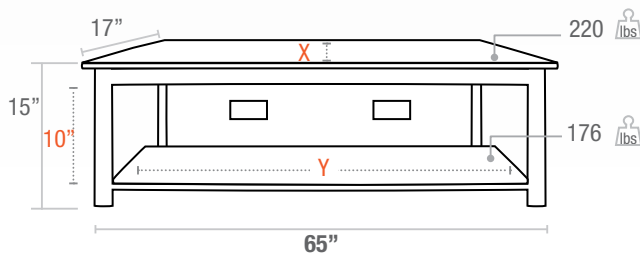

### POSTS

Black (N)

122PL50

Top Shelf thickness 8 mm  
Lower Shelf thickness 6 mm

X= Usable Shelf Depth 14 1/4" Y= Usable Shelf Width 41 1/2"

122PL55

Top Shelf thickness 8 mm  
Lower Shelf thickness 6 mm

X= Usable Shelf Depth 14 1/4" Y= Usable Shelf Width 46 1/2"

122PL65

Top Shelf thickness 8 mm  
Lower Shelf thickness 6 mm

X= Usable Shelf Depth 14 1/4" Y= Usable Shelf Width 56 3/4"