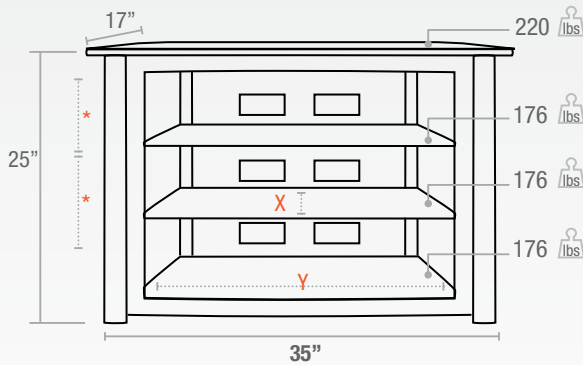

## 122PL30

Top Shelf thickness 8 mm

Lower Shelf thickness 6 mm

\*= All shelves are adjustable by 2 1/2 inch increments

X= Usable Shelf Depth 14" Y= Usable Shelf Width 21 3/4"

Top view

Front posts

Cable management

## 122PL35

Top Shelf thickness 8 mm

Lower Shelf thickness 6 mm

\*= All shelves are adjustable by 2 1/2 inch increments

X= Usable Shelf Depth 14" Y= Usable Shelf Width 26 1/2"

Top view

Front posts

Cable management

## 122PL40

Top Shelf thickness 8 mm

Lower Shelf thickness 6 mm

\*= All shelves are adjustable by 2 1/2 inch increments

X= Usable Shelf Depth 14" Y= Usable Shelf Width 31 1/2"

Top view

Front posts

Cable management