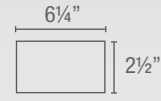

## 122A4

Top Shelf thickness 8 mm

Lower Shelf thickness 6 mm

\*= Middle shelves are adjustable by 3 inch increments

X= Usable Shelf Depth 19" Y= Usable Shelf Width 19 1/4"

Top view

Front posts

Cable management

## 122A6

Top Shelf thickness 8 mm

Lower Shelf thickness 6 mm

\*= Middle shelves are adjustable by 3 inch increments

X= Usable Shelf Depth 19" Y= Usable Shelf Width 19 1/4"

Top view

Front posts

Cable management