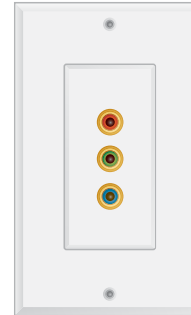

White

Omage offers a comprehensive line of **wall plate connectors** and **volume controls** to ensure professional results for your installation projects.

All popular combinations of gold-plated RCA, RGB, banana jack and binding post connections are available. Mounted on metal decora plates for greater durability, each comes with the decora frame plate included.

**SV1001G**  
1 SVHS jack

**T1001**  
1 phone jack

**CT1001G**  
1 phone jack & 1 Co-ax jack

**C1001G**  
1 Co-ax jack

**C1002G**  
2 Co-ax jacks

**C1003G**  
3 Co-ax jacks

**RC2001G**  
2 RCA & 1 Co-ax jack

**RC3001G**  
3 RCA & 1 Co-ax jack

**R1001G**  
1 RCA jack; black

**R1002G**  
2 RCA jacks; black & red

**R1003G**  
3 RCA jacks; black, red & yellow

**RGB3001G**  
Red, Green & Blue Video

**SS2001**  
A or B speaker selector

**BJ1002G**  
1 pair of banana jacks

**BJ1004G**  
2 pairs of banana jacks

**BP1502G**  
1 pair of binding post

**BP1504G**  
2 pairs of binding post

**SS2002**  
2 pairs of speakers & 2 sources