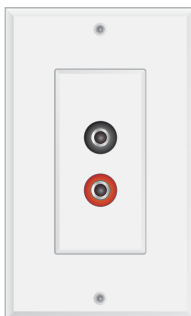

White

Omage offers a comprehensive line of **wall plate connectors** and **volume controls** to ensure professional results for your installation projects.

All popular combinations of gold-plated RCA, RGB, banana jack and binding post connections are available. Mounted on metal decora plates for greater durability, each comes with the decora frame plate included.

**SV1001G**  
1 SVHS jack

**T1001**  
1 phone jack

**CT1001G**  
1 phone jack & 1 Co-ax jack

**C1001G**  
1 Co-ax jack

**C1002G**  
2 Co-ax jacks

**C1003G**  
3 Co-ax jacks

**RC2001G**  
2 RCA & 1 Co-ax jack

**RC3001G**  
3 RCA & 1 Co-ax jack

**R1001G**  
1 RCA jack; black

**R1002G**  
2 RCA jacks; black & red

**R1003G**  
3 RCA jacks; black, red & yellow

**RGB3001G**  
Red, Green & Blue Video

**SS2001**  
A or B speaker selector