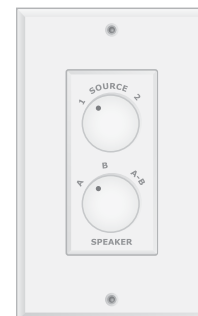

White

Omage offers a comprehensive line of **wall plate connectors** and **volume controls** to ensure professional results for your installation projects.

All popular combinations of gold-plated RCA, RGB, banana jack and binding post connections are available. Mounted on metal decora plates for greater durability, each comes with the decora frame plate included.

**RC3001G**  
3 RCA & 1 Co-ax jack

**R1001G**  
1 RCA jack; black

**R1002G**  
2 RCA jacks; black & red

**R1003G**  
3 RCA jacks; black, red & yellow

**RGB3001G**  
Red, Green & Blue Video

**SS2001**  
A or B speaker selector

**BJ1002G**  
1 pair of banana jacks

**BJ1004G**  
2 pairs of banana jacks

**BP1502G**  
1 pair of binding post

**BP1504G**  
2 pairs of binding post

**SS2002**  
2 pairs of speakers & 2 sources