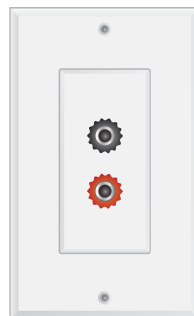

BP1502G
1 pair of binding post