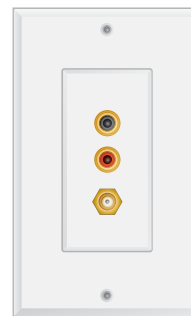

White

Omage offers a comprehensive line of **wall plate connectors** and **volume controls** to ensure professional results for your installation projects.

All popular combinations of gold-plated RCA, RGB, banana jack and binding post connections are available. Mounted on metal decora plates for greater durability, each comes with the decora frame plate included.

**SV1001G**  
1 SVHS jack

**T1001**  
1 phone jack

**CT1001G**  
1 phone jack & 1 Co-ax jack

**C1001G**  
1 Co-ax jack

**C1002G**  
2 Co-ax jacks

**C1003G**  
3 Co-ax jacks

**RC2001G**  
2 RCA & 1 Co-ax jack

**RC3001G**  
3 RCA & 1 Co-ax jack

**R1001G**  
1 RCA jack; black

**R1002G**  
2 RCA jacks; black & red

**R1003G**  
3 RCA jacks; black, red & yellow

**RGB3001G**  
Red, Green & Blue Video

**SS2001**  
A or B speaker selector