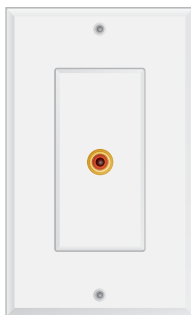

White

Omage offers a comprehensive line of **wall plate connectors** and **volume controls** to ensure professional results for your installation projects.

All popular combinations of gold-plated RCA, RGB, banana jack and binding post connections are available. Mounted on metal decora plates for greater durability, each comes with the decora frame plate included.

**SV1001G**  
1 SVHS jack

**T1001**  
1 phone jack

**CT1001G**  
1 phone jack & 1 Co-ax jack

**C1001G**  
1 Co-ax jack

**C1002G**  
2 Co-ax jacks

**C1003G**  
3 Co-ax jacks

**RC2001G**  
2 RCA & 1 Co-ax jack

**RC3001G**  
3 RCA & 1 Co-ax jack

**R1001G**  
1 RCA jack; black

**R1002G**  
2 RCA jacks; black & red

**R1003G**  
3 RCA jacks; black, red & yellow

**RGB3001G**  
Red, Green & Blue Video

**SS2001**  
A or B speaker selector