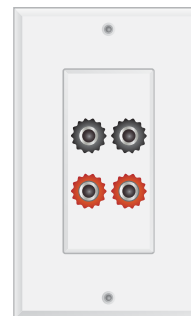

White

Omage offers a comprehensive line of **wall plate connectors** and **volume controls** to ensure professional results for your installation projects.

All popular combinations of gold-plated RCA, RGB, banana jack and binding post connections are available. Mounted on metal decora plates for greater durability, each comes with the decora frame plate included.

**SV1001G**  
1 SVHS jack

**T1001**  
1 phone jack

**CT1001G**  
1 phone jack & 1 Co-ax jack

**C1001G**  
1 Co-ax jack

**C1002G**  
2 Co-ax jacks

**C1003G**  
3 Co-ax jacks

**RC2001G**  
2 RCA & 1 Co-ax jack

**RC3001G**  
3 RCA & 1 Co-ax jack

**R1001G**  
1 RCA jack; black

**R1002G**  
2 RCA jacks; black & red

**R1003G**  
3 RCA jacks; black, red & yellow

**RGB3001G**  
Red, Green & Blue Video

**SS2001**  
A or B speaker selector

**BJ1002G**  
1 pair of banana jacks

**BJ1004G**  
2 pairs of banana jacks

**BP1502G**  
1 pair of binding post

**BP1504G**  
2 pairs of binding post

**SS2002**  
2 pairs of speakers & 2 sources