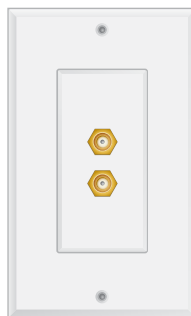

White

Omage offers a comprehensive line of **wall plate connectors** and **volume controls** to ensure professional results for your installation projects.

All popular combinations of gold-plated RCA, RGB, banana jack and binding post connections are available. Mounted on metal decora plates for greater durability, each comes with the decora frame plate included.

**SV1001G**  
1 SVHS jack

**T1001**  
1 phone jack

**CT1001G**  
1 phone jack & 1 Co-ax jack

**C1001G**  
1 Co-ax jack

**C1002G**  
2 Co-ax jacks

**C1003G**  
3 Co-ax jacks

**RC2001G**  
2 RCA & 1 Co-ax jack

**RC3001G**  
3 RCA & 1 Co-ax jack

**R1001G**  
1 RCA jack; black

**R1002G**  
2 RCA jacks; black & red

**R1003G**  
3 RCA jacks; black, red & yellow

**RGB3001G**  
Red, Green & Blue Video

**SS2001**  
A or B speaker selector