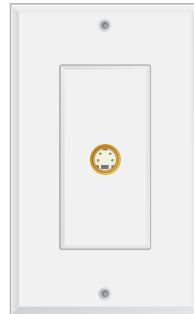

White

Omage offers a comprehensive line of **wall plate connectors** and **volume controls** to ensure professional results for your installation projects.

All popular combinations of gold-plated RCA, RGB, banana jack and binding post connections are available. Mounted on metal decora plates for greater durability, each comes with the decora frame plate included.

**SV1001G**  
1 SVHS jack

**T1001**  
1 phone jack

**CT1001G**  
1 phone jack & 1 Co-ax jack

**C1001G**  
1 Co-ax jack

**C1002G**  
2 Co-ax jacks

**C1003G**  
3 Co-ax jacks

**RC2001G**  
2 RCA & 1 Co-ax jack

**RC3001G**  
3 RCA & 1 Co-ax jack

**R1001G**  
1 RCA jack; black

**R1002G**  
2 RCA jacks; black & red

**R1003G**  
3 RCA jacks; black, red & yellow

**RGB3001G**  
Red, Green & Blue Video

**SS2001**  
A or B speaker selector