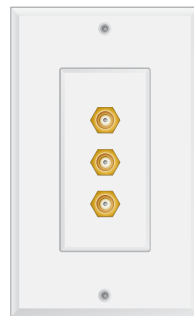

White

Omage offers a comprehensive line of **wall plate connectors** and **volume controls** to ensure professional results for your installation projects.

All popular combinations of gold-plated RCA, RGB, banana jack and binding post connections are available. Mounted on metal decora plates for greater durability, each comes with the decora frame plate included.

**SV1001G**  
1 SVHS jack

**T1001**  
1 phone jack

**CT1001G**  
1 phone jack & 1 Co-ax jack

**C1001G**  
1 Co-ax jack

**C1002G**  
2 Co-ax jacks

**C1003G**  
3 Co-ax jacks

**RC2001G**  
2 RCA & 1 Co-ax jack

**RC3001G**  
3 RCA & 1 Co-ax jack

**R1001G**  
1 RCA jack; black

**R1002G**  
2 RCA jacks; black & red

**R1003G**  
3 RCA jacks; black, red & yellow

**RGB3001G**  
Red, Green & Blue Video

**SS2001**  
A or B speaker selector