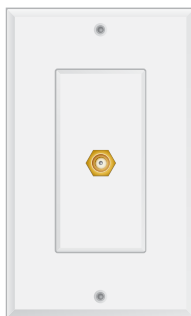

White

Omage offers a comprehensive line of **wall plate connectors** and **volume controls** to ensure professional results for your installation projects.

All popular combinations of gold-plated RCA, RGB, banana jack and binding post connections are available. Mounted on metal decora plates for greater durability, each comes with the decora frame plate included.

**SV1001G**  
1 SVHS jack

**T1001**  
1 phone jack

**CT1001G**  
1 phone jack & 1 Co-ax jack

**C1001G**  
1 Co-ax jack

**C1002G**  
2 Co-ax jacks

**C1003G**  
3 Co-ax jacks

**RC2001G**  
2 RCA & 1 Co-ax jack

**RC3001G**  
3 RCA & 1 Co-ax jack

**R1001G**  
1 RCA jack; black

**R1002G**  
2 RCA jacks; black & red

**R1003G**  
3 RCA jacks; black, red & yellow

**RGB3001G**  
Red, Green & Blue Video

**SS2001**  
A or B speaker selector