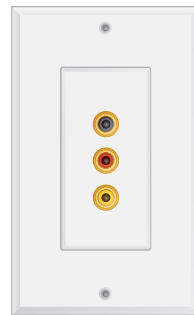

White

Omage offers a comprehensive line of **wall plate connectors** and **volume controls** to ensure professional results for your installation projects.

All popular combinations of gold-plated RCA, RGB, banana jack and binding post connections are available. Mounted on metal decora plates for greater durability, each comes with the decora frame plate included.

**SV1001G**  
1 SVHS jack

**T1001**  
1 phone jack

**CT1001G**  
1 phone jack & 1 Co-ax jack

**C1001G**  
1 Co-ax jack

**C1002G**  
2 Co-ax jacks

**C1003G**  
3 Co-ax jacks

**RC2001G**  
2 RCA & 1 Co-ax jack

**RC3001G**  
3 RCA & 1 Co-ax jack

**R1001G**  
1 RCA jack; black

**R1002G**  
2 RCA jacks; black & red

**R1003G**  
3 RCA jacks; black, red & yellow

**RGB3001G**  
Red, Green & Blue Video

**SS2001**  
A or B speaker selector