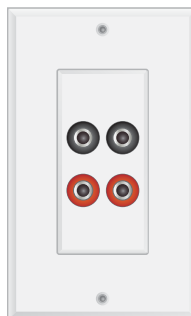

BJ1004G
2 pairs of banana jacks