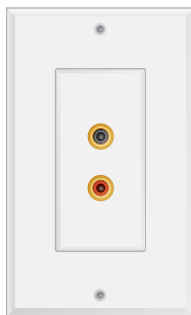

White

Omage offers a comprehensive line of **wall plate connectors** and **volume controls** to ensure professional results for your installation projects.

All popular combinations of gold-plated RCA, RGB, banana jack and binding post connections are available. Mounted on metal decora plates for greater durability, each comes with the decora frame plate included.

**SV1001G**  
1 SVHS jack

**T1001**  
1 phone jack

**CT1001G**  
1 phone jack & 1 Co-ax jack

**C1001G**  
1 Co-ax jack

**C1002G**  
2 Co-ax jacks

**C1003G**  
3 Co-ax jacks

**RC2001G**  
2 RCA & 1 Co-ax jack

**RC3001G**  
3 RCA & 1 Co-ax jack

**R1001G**  
1 RCA jack; black

**R1002G**  
2 RCA jacks; black & red

**R1003G**  
3 RCA jacks; black, red & yellow

**RGB3001G**  
Red, Green & Blue Video

**SS2001**  
A or B speaker selector