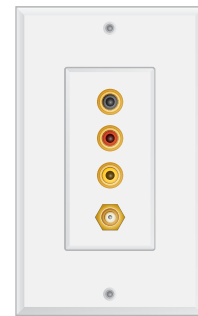

White

Omage offers a comprehensive line of **wall plate connectors** and **volume controls** to ensure professional results for your installation projects.

All popular combinations of gold-plated RCA, RGB, banana jack and binding post connections are available. Mounted on metal decora plates for greater durability, each comes with the decora frame plate included.

**SV1001G**  
1 SVHS jack

**T1001**  
1 phone jack

**CT1001G**  
1 phone jack & 1 Co-ax jack

**C1001G**  
1 Co-ax jack

**C1002G**  
2 Co-ax jacks

**C1003G**  
3 Co-ax jacks

**RC2001G**  
2 RCA & 1 Co-ax jack

**RC3001G**  
3 RCA & 1 Co-ax jack

**R1001G**  
1 RCA jack; black

**R1002G**  
2 RCA jacks; black & red

**R1003G**  
3 RCA jacks; black, red & yellow

**RGB3001G**  
Red, Green & Blue Video

**SS2001**  
A or B speaker selector