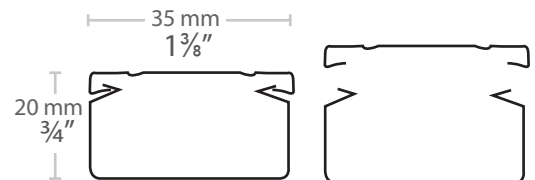

PT1520/1535/2035

Conduit

Omage is pleased to introduce an attractive and simple to use wire conduit series. Perfect for hiding unsightly wires, the **2m long** conduits are easy to cut, install and even paint if needed. Available in two sizes, a larger track of 20 mm by 35 mm and a smaller track of 15 mm by 20 mm will handle all jobs. Both models feature easy to peel adhesive tape and pre-drilled holes on the under side of each strip to ensure that it will stay in place even when fully loaded with wires. Furthermore, Omage conduits are designed with an easy to open and close lid so that wires can be added or removed without difficulty.

PT1520
15 mm X 20 mm
 $\frac{5}{8}$ " X $\frac{3}{4}$ "

PT2035
20 mm X 35 mm
 $\frac{3}{4}$ " X $1\frac{3}{8}$ "

PT1535
15 mm X 35 mm
 $\frac{5}{8}$ " X $1\frac{3}{8}$ "

PT1520

PT1535

PT2035

**PRE-APPLIED
TWO SIDED TAPE:**
Simply peel and stick into place

PAINTABLE SURFACE

PRE-DRILLED HOLES:
Reinforce holding power with screws when working on difficult surfaces or when fully loading conduit.

2 meter length (6.6 feet)

2 meter length (6.6 feet)

2 meter length (6.6 feet)