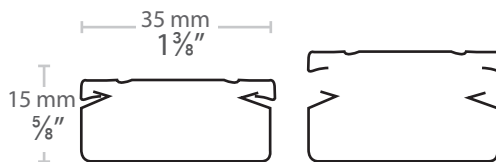

PT1520/1535/2035

Conduit

Omage is pleased to introduce an attractive and simple to use wire conduit series. Perfect for hiding unsightly wires, the **2m long** conduits are easy to cut, install and even paint if needed. Available in two sizes, a larger track of 20 mm by 35 mm and a smaller track of 15 mm by 20 mm will handle all jobs. Both models feature easy to peel adhesive tape and pre-drilled holes on the under side of each strip to ensure that it will stay in place even when fully loaded with wires. Furthermore, Omage conduits are designed with an easy to open and close lid so that wires can be added or removed without difficulty.

PT1520
15 mm X 20 mm
 $\frac{5}{8}$ " X $\frac{3}{4}$ "

PT2035
20 mm X 35 mm
 $\frac{3}{4}$ " X $1\frac{3}{8}$ "

PT1535
15 mm X 35 mm
 $\frac{5}{8}$ " X $1\frac{3}{8}$ "

PT1520

PT1535

PT2035

**PRE-APPLIED
TWO SIDED TAPE:**
Simply peel and stick into place

PAINTABLE SURFACE

PRE-DRILLED HOLES:
Reinforce holding power with screws when working on difficult surfaces or when fully loading conduit.

2 meter length (6.6 feet)

2 meter length (6.6 feet)

2 meter length (6.6 feet)