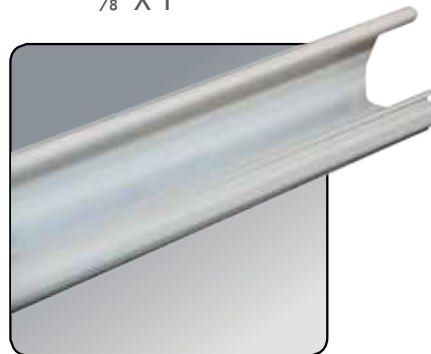

MCM2

Maestro Conduit

Maestro's attractive and simple to use wire conduit package, includes multiple accessories needed to complete the job. Product is presented in a blister package. Perfect for hiding unsightly wires, the conduits are easy to cut, install and even paint if needed. Available in two packages, a large pack consisting of 4 meters of conduit while the smaller pack has 2 meters to handle most jobs. All models feature easy to peel adhesive tape to keep in place even when fully loaded with wires. Furthermore, Maestro conduits are designed with an easy to open and close lid so that wires can be added or removed without difficulty.

MAESTRO

MCM4

Maestro Conduit

Attractive and simple to use wire conduit series, blister package with all accessories needed to complete the job. Perfect for hiding unsightly wires, the conduits are easy to cut, install and even paint if needed. Available in two packages, a large pack consisting of 4 meters of conduit while the smaller pack has 2 meters to handle most jobs. All models feature easy to peel adhesive tape to keep in place even when fully loaded with wires. Furthermore, Maestro conduits are designed with an easy to open and close lid so that wires can be added or removed without difficulty.

4 X 30" CONDUIT
15 mm X 25 mm
5/8" X 1"

4 X 9" CONDUIT
15 mm X 25 mm
5/8" X 1"

TWO SIDED TAPE:

PAINTABLE SURFACE

FITS 3 TO 4 CABLES

MCM4