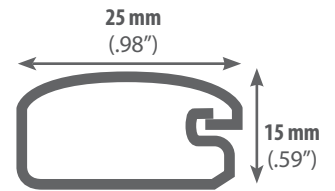

MCM2

Maestro Conduit

Maestro's attractive and simple to use wire conduit package, includes multiple accessories needed to complete the job. Product is presented in a blister package. Perfect for hiding unsightly wires, the conduits are easy to cut, install and even paint if needed. Available in two packages, a large pack consisting of 4 meters of conduit while the smaller pack has 2 meters to handle most jobs. All models feature easy to peel adhesive tape to keep in place even when fully loaded with wires. Furthermore, Maestro conduits are designed with an easy to open and close lid so that wires can be added or removed without difficulty.

2 X 30" CONDUIT
15 mm X 25 mm
5/8" X 1"

2 X 9" CONDUIT
15 mm X 25 mm
5/8" X 1"

TWO SIDED TAPE:

PAINTABLE SURFACE

FITS 3 TO 4 CABLES

MCM2

distributed in Canada by daveco (514) 738-2112 info@davecohifi.com
distributed in the USA by OMAGE USA 1-877-212-3223 info@omageusa.com

MAESTRO

MCM4

Maestro Conduit

Attractive and simple to use wire conduit series, blister package with all accessories needed to complete the job. Perfect for hiding unsightly wires, the conduits are easy to cut, install and even paint if needed. Available in two packages, a large pack consisting of 4 meters of conduit while the smaller pack has 2 meters to handle most jobs. All models feature easy to peel adhesive tape to keep in place even when fully loaded with wires. Furthermore, Maestro conduits are designed with an easy to open and close lid so that wires can be added or removed without difficulty.

4 X 30" CONDUIT
15 mm X 25 mm
5/8" X 1"

4 X 9" CONDUIT
15 mm X 25 mm
5/8" X 1"

TWO SIDED TAPE:

PAINTABLE SURFACE

FITS 3 TO 4 CABLES

MCM4