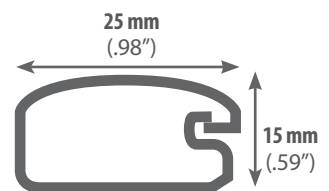

MCM2

Maestro Conduit

Maestro's attractive and simple to use wire conduit package, includes multiple accessories needed to complete the job. Product is presented in a blister package. Perfect for hiding unsightly wires, the conduits are easy to cut, install and even paint if needed. Available in two packages, a large pack consisting of 4 meters of conduit while the smaller pack has 2 meters to handle most jobs. All models feature easy to peel adhesive tape to keep in place even when fully loaded with wires. Furthermore, Maestro conduits are designed with an easy to open and close lid so that wires can be added or removed without difficulty.

2 X 30" CONDUIT
15 mm X 25 mm
5/8" X 1"

2 X 9" CONDUIT
15 mm X 25 mm
5/8" X 1"

TWO SIDED TAPE:

PAINTABLE SURFACE

FITS 3 TO 4 CABLES

MCM2

distributed in Canada by daveco (514) 738-2112 info@davecohifi.com
distributed in the USA by OMAGE USA 1-877-212-3223 info@omageusa.com

MAESTRO

MCM4

Maestro Conduit

Attractive and simple to use wire conduit series, blister package with all accessories needed to complete the job. Perfect for hiding unsightly wires, the conduits are easy to cut, install and even paint if needed. Available in two packages, a large pack consisting of 4 meters of conduit while the smaller pack has 2 meters to handle most jobs. All models feature easy to peel adhesive tape to keep in place even when fully loaded with wires. Furthermore, Maestro conduits are designed with an easy to open and close lid so that wires can be added or removed without difficulty.

4 X 30" CONDUIT
15 mm X 25 mm
5/8" X 1"

4 X 9" CONDUIT
15 mm X 25 mm
5/8" X 1"

TWO SIDED TAPE:

PAINTABLE SURFACE

FITS 3 TO 4 CABLES

MCM4