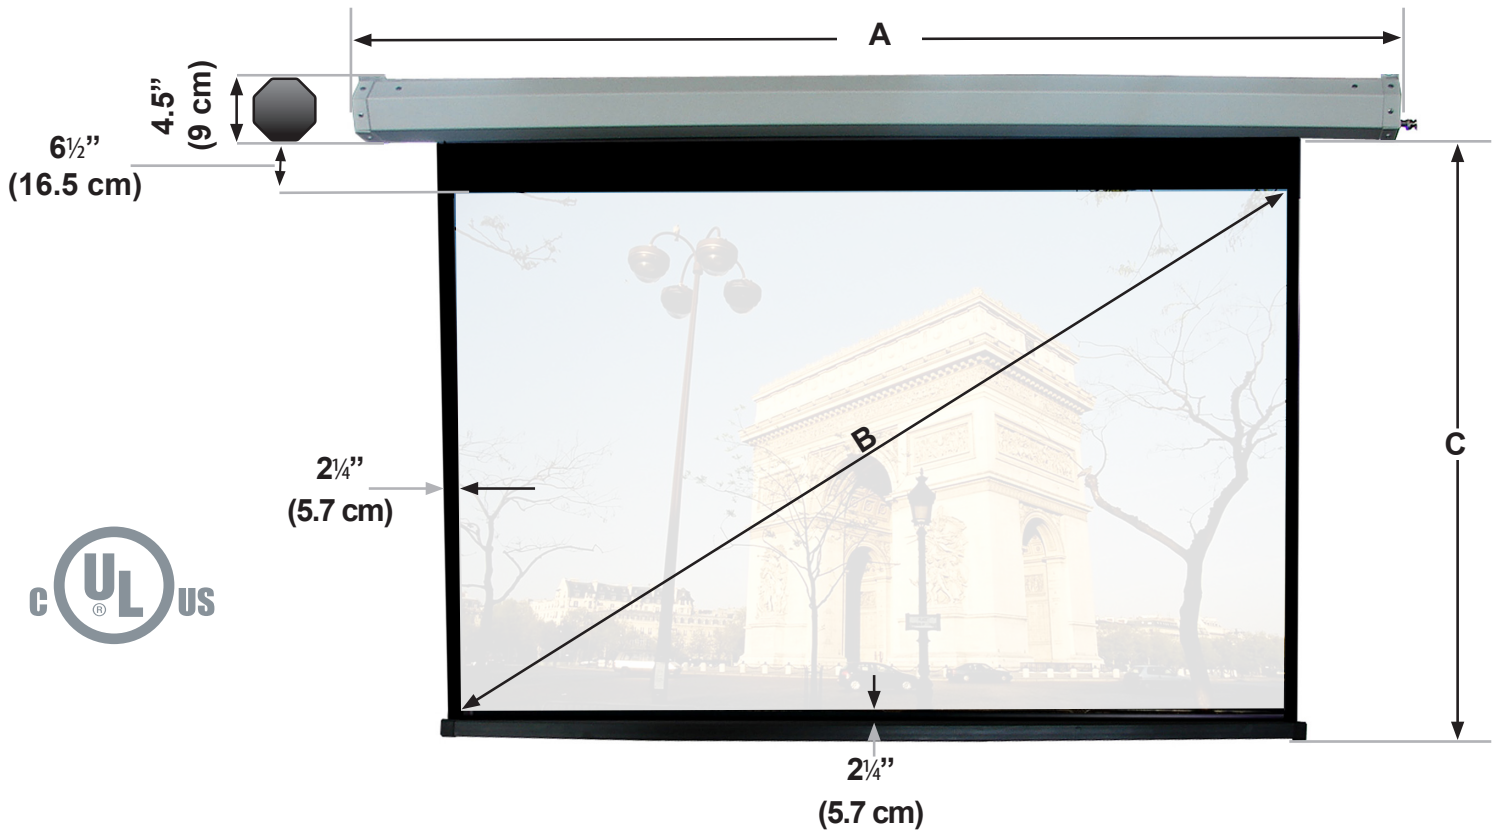

# PS092 • PS106 • PS133 MOTORIZED SCREEN

IR REMOTE CONTROL INCLUDED FOR USE WITH UNIVERSAL REMOTES.

Both remotes are included

IR Remote

RF Remote

Wall mount control.  
Located at the right  
side of the screen

Daveco is pleased to introduce a new series of cUL, remote controlled, motorized powered screens. Three models ranging in size from 92 to 106 to 133 inches make up the series. To accommodate all types of installations, both FM and infrared remote controls are included with each model. Both remotes can even be used at the same time. All models are of a 16/9 aspect ratio and feature an extra wide top black band so that the screen can be set lower and remain esthetically appealing. Daveco's high quality screens are composed of Matte White polyester + PVC to display true and accurate colors, smooth imaging and wide angle uniform brightness. The under layer is a black coated PVC to inhibit light transfer. Each screen is coated with a flame retardant, is washable and is rated at a 1:0 gain ratio with a visual angle of 100 degrees.

Easy set-up is made possible by, included, wall and or ceiling brackets, a 24 foot long, detachable, power cord and a convenient three position in line control box.

### SPECIFICATIONS

MOTORIZED SCREEN (MATTE WHITE)

MODEL	FORMAT	CASING LENGTH A	DIAGONAL B	HEIGHT C	VIEWING AREA	SCREEN DIMENSION W X H
PS092	16 X 9	90" 231 cm	92" 234 cm	70" 177 cm	80"x45" 203x114 cm	82"x70" 208x177 cm
PS106	16 X 9	103" 262 cm	106" 269 cm	70" 177 cm	92"x52" 234x132 cm	94"x70" 240x177 cm
PS133	16 X 9	127" 325 cm	133" 337 cm	78" 198 cm	116"x65" 295x165 cm	119"x78" 303x198 cm